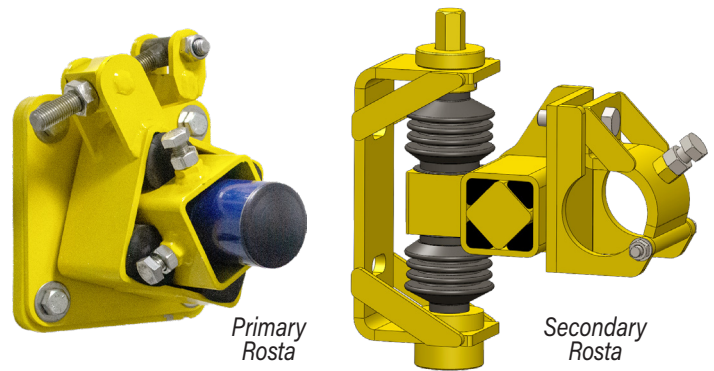

PRECISE & CONSISTENT TENSION

Belt Cleaner Tensioners

Tensioners maintain precise and consistent tensioning on the blade, resulting in a constant cleaning pressure throughout the entire lifespan of the blade.

Benetech's tensioners also greatly reduce maintenance hours and labor required to maintain optimum blade position and pressure with other tensioner types.

ROSTA TENSIONER

- Self-contained
- Easy to set up at installation and simple to re-tension
- Provides constant cleaning pressure as blades wear

SPRING TENSIONER

- Provides consistent force across the width of blades
- Reduces the need for frequent blade re-tensioning
- Unaffected by extreme temperatures

SELF-ADJUSTING PNEUMATIC TENSIONER

- Maintains precise and consistent tensioning on the blade, resulting in a constant cleaning pressure throughout the entire lifespan of the blade
- Automated via the control panel
- Reduces maintenance hours and labor often required to maintain optimum blade position and pressure with other tensioner types
- Extends life of both the belt and the cleaner