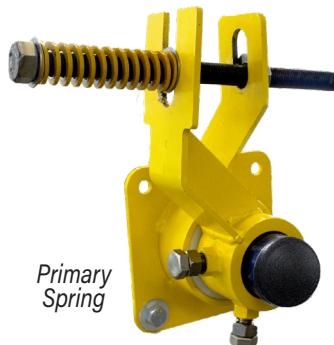

PRECISE & CONSISTENT TENSION

Belt Cleaner Tensioners

Tensioners maintain precise and consistent tensioning on the blade, resulting in a constant cleaning pressure throughout the entire lifespan of the blade.

Benetech's tensioners also greatly reduce maintenance hours and labor required to maintain optimum blade position and pressure with other tensioner types.

ROSTA TENSIONER

- Self-contained
- Easy to set up at installation and simple to re-tension
- Provides constant cleaning pressure as blades wear

SPRING TENSIONER

- Provides consistent force across the width of blades
- Reduces the need for frequent blade re-tensioning
- Unaffected by extreme temperatures

SELF-ADJUSTING PNEUMATIC TENSIONER

- Maintains precise and consistent tensioning on the blade, resulting in a constant cleaning pressure throughout the entire lifespan of the blade
- Automated via the control panel
- Reduces maintenance hours and labor often required to maintain optimum blade position and pressure with other tensioner types
- Extends life of both the belt and the cleaner